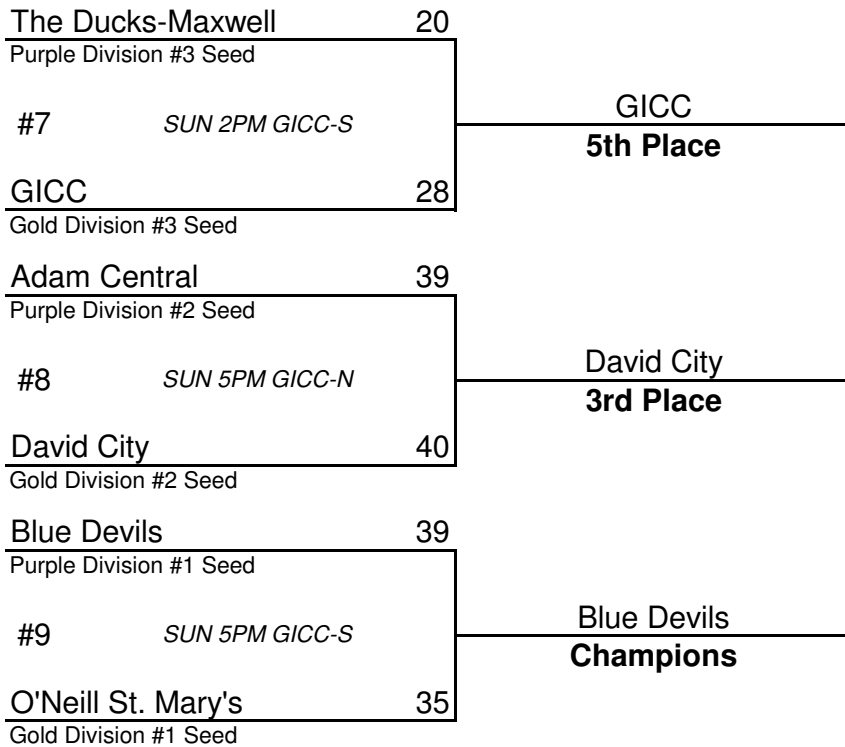

Grade Level BOYS 9 - Bracket B

6 Team Scramble

Purple Division

Adams Central
Blue Devils-Kenesaw
The Ducks-Maxwell

Gold Division

O'Neill St. Mary's
David City
GICC

- #1   *SAT 9AM GINW-N*   Adams Central - 18 vs Blue Devils-Kenesaw - 41
- #2   *SAT 10AM GINW-N*   O'Neill St. Mary's - 35 vs David City - 29
- #3   *SAT 2PM GINW-S*   The Ducks-Maxwell - vs Adams Central - 75
- #4   *SUN 8AM YMCA-N*   GICC - vs O'Neill St. Mary's - 46
- #5   *SUN 11AM GICC-N*   Blue Devils-Kenesaw - 72 vs The Ducks-Maxwell -
- #6   *SUN 1PM GICC-S*   David City - 54 vs GICC -

Medals will be awarded to the first 3 places

Tie breaker: If three teams in a division finish with 1 win and 1 loss records, fewest total points allowed in the 2 games will decide seeding. If 2 teams are still tied head to head game will decide.