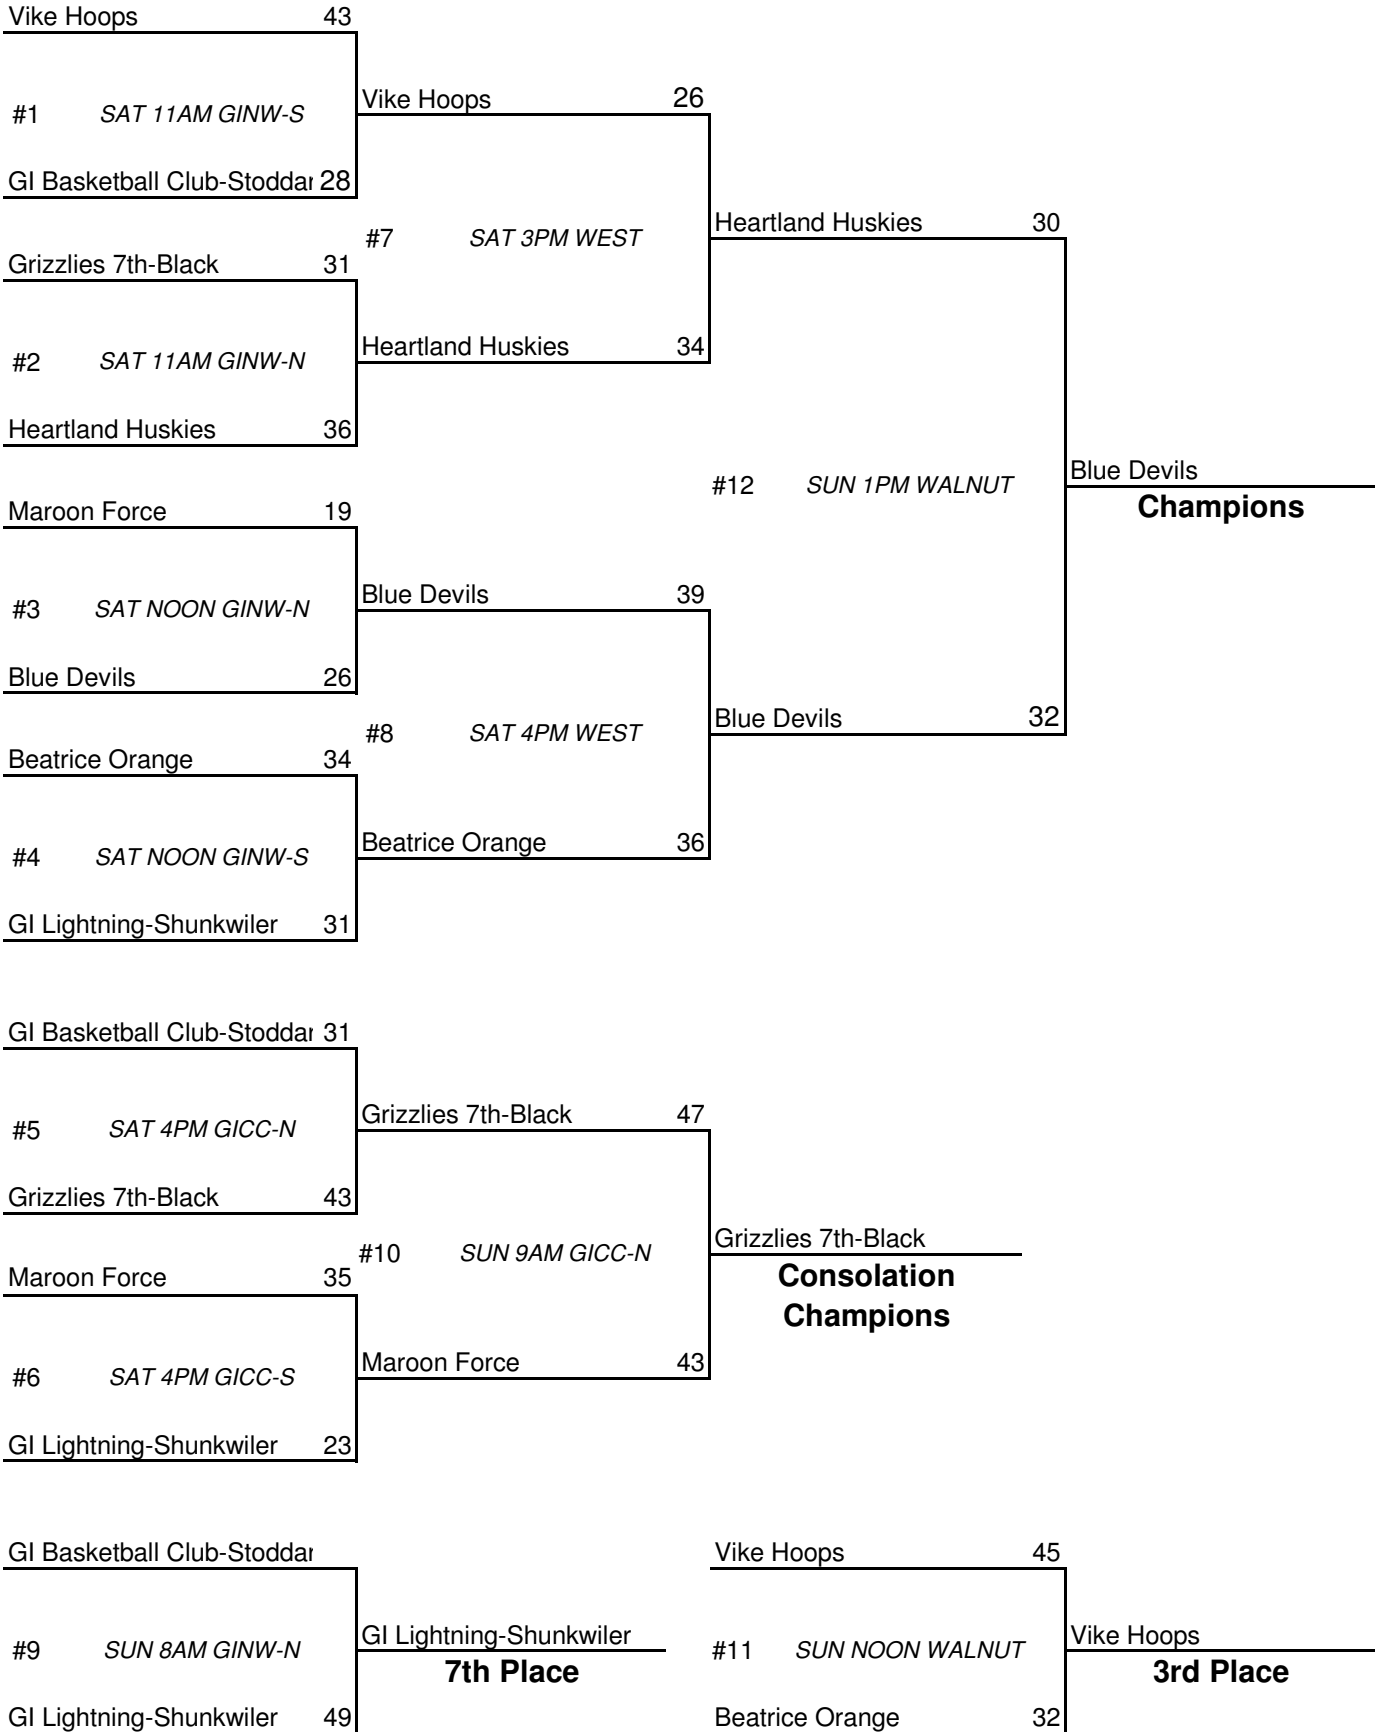

Grade Level Boys 7 - Bracket B