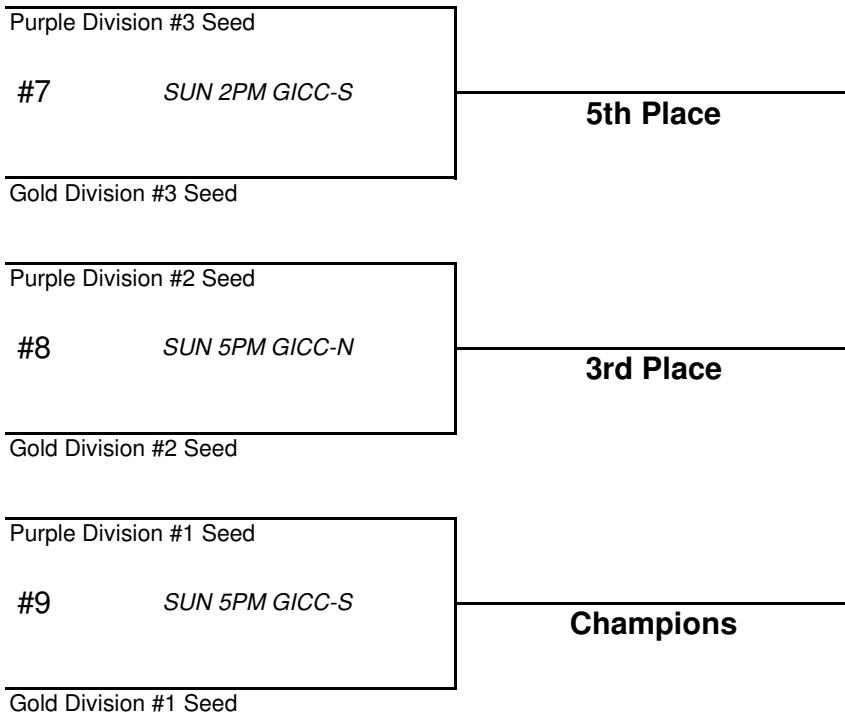

Grade Level BOYS 9 - Bracket A

6 Team Scramble

Purple Division

Aurora
Grand Island Senior High
Boone Central

Gold Division

Gold Force
Team Beatrice
Northwest

- #1 *SAT 9 AM WALNUT* Aurora vs Grand Island Senior High
- #2 *SAT 10 AM GICC-S* Gold Force vs Team Beatrice
- #3 *SAT 2PM WALNUT* Boone Central vs Aurora
- #4 *SAT 8PM WEST* Northwest vs Gold Force
- #5 *SUN 8AM YMCA-S* Grand Island Senior High vs Boone Central
- #6 *SUN 11AM GICC-S* Team Beatrice vs Northwest

Medals will be awarded to the first 3 places

Tie breaker: *If three teams in a division finish with 1 win and 1 loss records, fewest total points allowed in the 2 games will decide seeding. If 2 teams are still tied head to head game will decide.*

Grade Level BOYS 9 - Bracket B

6 Team Scramble

Purple Division

Adams Central
Blue Devils-Kenesaw
The Ducks-Maxwell

Gold Division

O'Neill St. Mary's
David City
GICC

- #1 *SAT 9AM GINW-N* Adams Central vs Blue Devils-Kenesaw
- #2 *SAT 10AM GINW-N* O'Neill St. Mary's vs David City
- #3 *SAT 2PM GINW-S* The Ducks-Maxwell vs Adams Central
- #4 *SUN 8AM YMCA-N* GICC vs O'Neill St. Mary's
- #5 *SUN 11AM GICC-N* Blue Devils-Kenesaw vs The Ducks-Maxwell
- #6 *SUN 1PM GICC-S* David City vs GICC