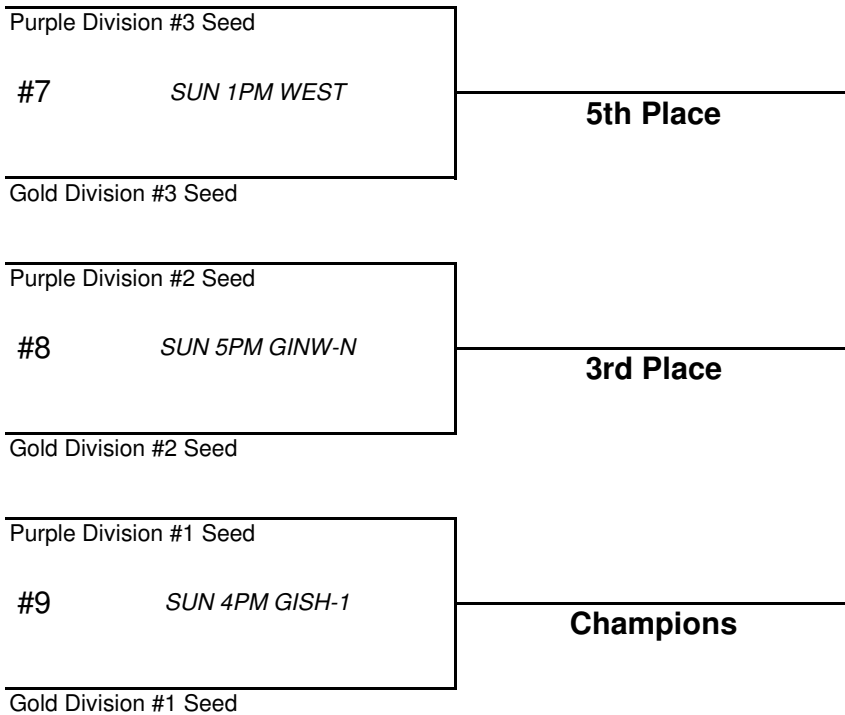

Grade Level BOYS 9 - Bracket A

6 Team Scramble

Purple Division

Aurora
Grand Island Senior High
Boone Central

Gold Division

Gold Force
Team Beatrice
Northwest

- #1 *SAT 9 AM WALNUT* Aurora vs Grand Island Senior High
- #2 *SAT 10 AM GICC-S* Gold Force vs Team Beatrice
- #3 *SAT 2PM WALNUT* Boone Central vs Aurora
- #4 *SAT 8PM WEST* Northwest vs Gold Force
- #5 *SUN 8AM YMCA-S* Grand Island Senior High vs Boone Central
- #6 *SUN 11AM GICC-S* Team Beatrice vs Northwest

Medals will be awarded to the first 3 places

Tie breaker: *If three teams in a division finish with 1 win and 1 loss records, fewest total points allowed in the 2 games will decide seeding. If 2 teams are still tied head to head game will decide.*

Grade Level BOYS 9 - Bracket B

6 Team Scramble

Purple Division

Adams Central
Blue Devils-Kenesaw
The Ducks-Maxwell

Gold Division

O'Neill St. Mary's
David City
GICC

- #1 *SAT 9AM GINW-N* Adams Central vs Blue Devils-Kenesaw
- #2 *SAT 10AM GINW-N* O'Neill St. Mary's vs David City
- #3 *SAT 2PM GINW-S* The Ducks-Maxwell vs Adams Central
- #4 *SUN 8AM YMCA-N* GICC vs O'Neill St. Mary's
- #5 *SUN 11AM GICC-N* Blue Devils-Kenesaw vs The Ducks-Maxwell
- #6 *SUN 1PM GICC-S* David City vs GICC